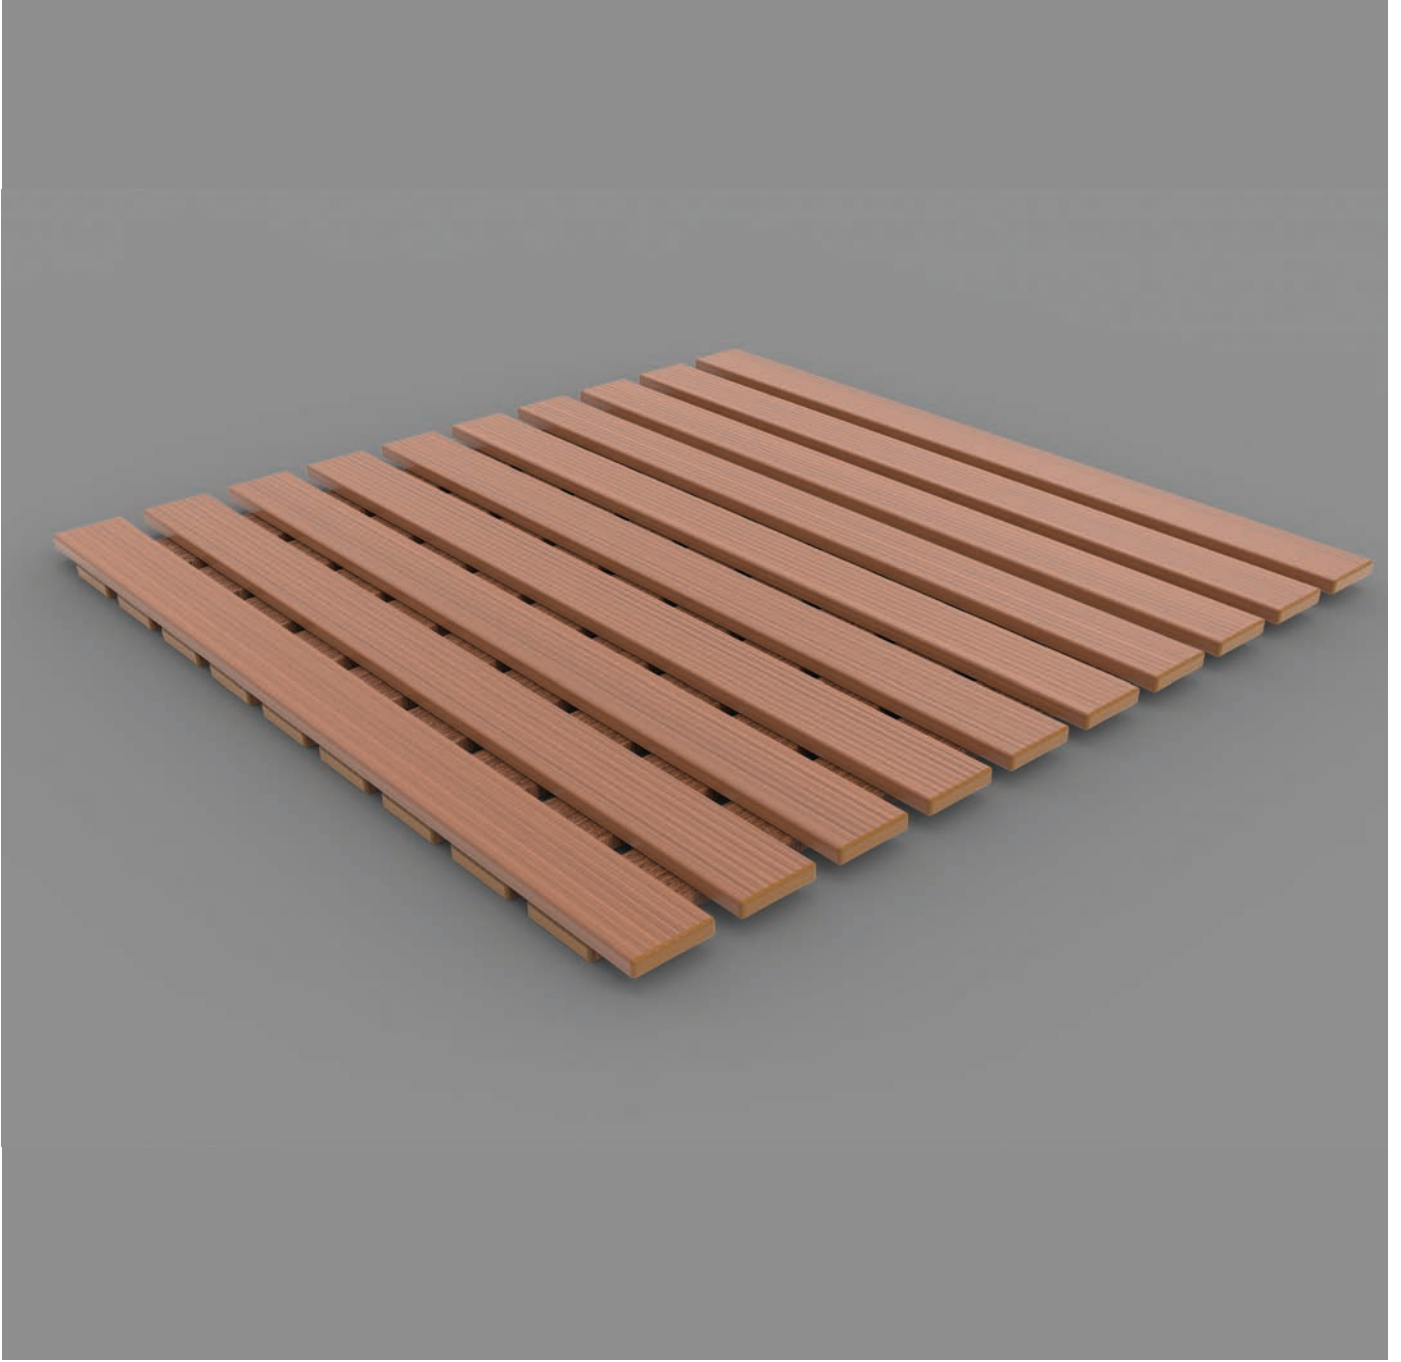

Dekoratif Zemin Sistemi
Decorative Drain Coverage

AS 15

Profil Kapağı

ALC-15-00277

0,470 Kg/m